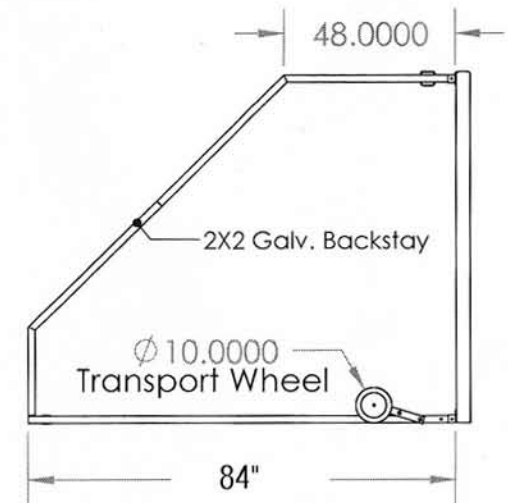

Golden Goal 44 Sr. Club-PB

7'H x 21'W x 4'T x 7' B

4"x4" Square Ext. Alum. w/ .75 Radius Corners For Safety
 Reinforced Corners For Extra Durability
 Transport Wheels, Net & Rear Tie Downs Included
 Uprights, Crossbar & Backstay Powder Coated White

Exclusive "Stay-Put" Net Attachment

DETAIL A
 SCALE 20 : 105

PROPRIETARY AND CONFIDENTIAL
 THE INFORMATION CONTAINED IN THIS DRAWING IS THE SOLE PROPERTY OF FIRST TEAM SPORTS, INC. ANY REPRODUCTION IN PART OR AS A WHOLE WITHOUT THE WRITTEN PERMISSION OF FIRST TEAM SPORTS, INC. IS PROHIBITED.

		UNLESS OTHERWISE SPECIFIED:	NAME	DATE
		DIMENSIONS ARE IN INCHES	DRAWN	JLR
		TOLERANCES:	CHECKED	
		FRACTIONAL ±	ENG APPR.	
		ANGULAR: MACH ± BEND ±	MFG APPR.	
		TWO PLACE DECIMAL ±	Q.A.	
		THREE PLACE DECIMAL ±	COMMENTS:	
		INTERPRET GEOMETRIC TOLERANCING PER:		
		MATERIAL		
		Aluminum/Steel		
		FINISH		
NEXT ASSY	USED ON			
APPLICATION		DO NOT SCALE DRAWING		

TITLE:
First Team Sports, Inc.

SIZE	DWG. NO.	REV
A		
SCALE: 1:55 WEIGHT		SHEET 1 OF 1