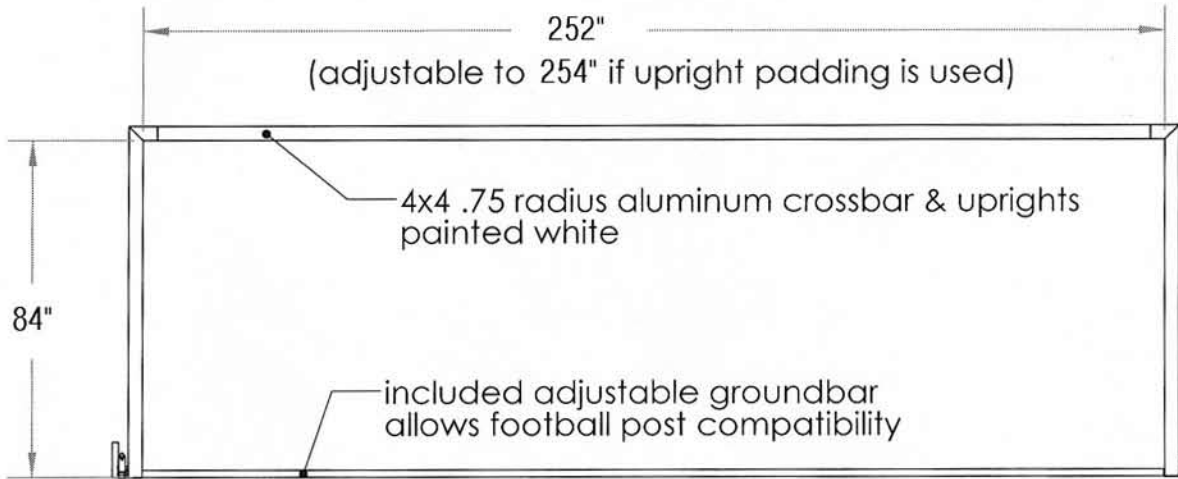

Golden Goal 44 Sr. Club-PB

7'H x 21'W x 4'T x 7' B

4"x4" Square Ext. Alum. w/ .75 Radius Corners For Safety
 Reinforced Corners For Extra Durability
 Transport Wheels, Net & Rear Tie Downs Included
 Uprights, Crossbar & Backstay Powder Coated White

Exclusive "Stay-Put" Net Attachment

DETAIL A
 SCALE 20 : 105

PROPRIETARY AND CONFIDENTIAL
 THE INFORMATION CONTAINED IN THIS DRAWING IS THE SOLE PROPERTY OF FIRST TEAM SPORTS, INC. ANY REPRODUCTION IN PART OR AS A WHOLE WITHOUT THE WRITTEN PERMISSION OF FIRST TEAM SPORTS, INC. IS PROHIBITED.

		UNLESS OTHERWISE SPECIFIED:	NAME	DATE
		DIMENSIONS ARE IN INCHES	DRAWN	JLR
		TOLERANCES:	CHECKED	
		FRACTIONAL ±	ENG APPR.	
		ANGULAR: MACH ± BEND ±	MFG APPR.	
		TWO PLACE DECIMAL ±	Q.A.	
		THREE PLACE DECIMAL ±	COMMENTS:	
		INTERPRET GEOMETRIC TOLERANCING PER:		
		MATERIAL		
		Aluminum/Steel		
		FINISH		
NEXT ASSY	USED ON			
APPLICATION		DO NOT SCALE DRAWING		