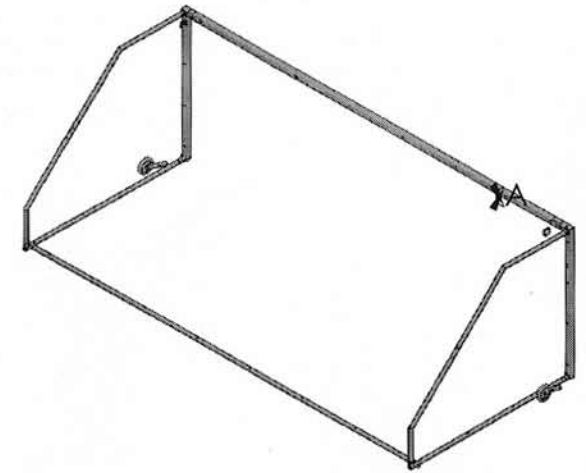

Golden Goal 44 Sr. Club-PB

7'H x 21'W x 4'T x 7' B

4"x4" Square Ext. Alum. w/ .75 Radius Corners For Safety
 Reinforced Corners For Extra Durability
 Transport Wheels, Net & Rear Tie Downs Included
 Uprights, Crossbar & Backstay Powder Coated White

Exclusive "Stay-Put" Net Attachment

DETAIL A
 SCALE 20 : 105

PROPRIETARY AND CONFIDENTIAL
 THE INFORMATION CONTAINED IN THIS DRAWING IS THE SOLE PROPERTY OF FIRST TEAM SPORTS, INC. ANY REPRODUCTION IN PART OR AS A WHOLE WITHOUT THE WRITTEN PERMISSION OF FIRST TEAM SPORTS, INC. IS PROHIBITED.

		UNLESS OTHERWISE SPECIFIED:	NAME	DATE
		DIMENSIONS ARE IN INCHES	DRAWN	JLR
		TOLERANCES:	CHECKED	
		FRACTIONAL ±	ENG APPR.	
		ANGULAR: MACH ± BEND ±	MFG APPR.	
		TWO PLACE DECIMAL ±	Q.A.	
		THREE PLACE DECIMAL ±	COMMENTS:	
		INTERPRET GEOMETRIC TOLERANCING PER:		
		MATERIAL		
		Aluminum/Steel		
		FINISH		
NEXT ASSY	USED ON			
APPLICATION		DO NOT SCALE DRAWING		