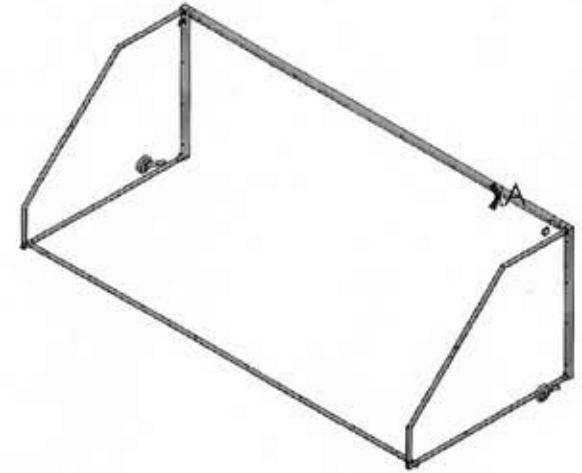

Golden Goal 44 MINI-PB

Official Size: 4.5'H x 9' W x 2'T x 4.5'B

4"x4" Square Ext. Alum. w/ .75 Radius Corners For Safety
 Reinforced Corners For Extra Durability
 Transport Wheels, Net & Rear Tie Downs Included
 Uprights, Crossbar & Backstay Powder Coated White

Exclusive "Stay-Put" Net Attachment

DETAIL A
 SCALE 20 : 105

PROPRIETARY AND CONFIDENTIAL
 THE INFORMATION CONTAINED IN THIS DRAWING IS THE SOLE PROPERTY OF FIRST TEAM SPORTS, INC. ANY REPRODUCTION IN PART OR AS A WHOLE WITHOUT THE WRITTEN PERMISSION OF FIRST TEAM SPORTS, INC. IS PROHIBITED.

		UNLESS OTHERWISE SPECIFIED:	NAME	DATE
		DIMENSIONS ARE IN INCHES	DRAWN	JLR
		TOLERANCES:	CHECKED	
		FRACTIONAL ±	ENG APPR.	
		ANGULAR: MACH ± BEND ±	MFG APPR.	
		TWO PLACE DECIMAL ±	Q.A.	
		THREE PLACE DECIMAL ±	COMMENTS:	
		INTERPRET GEOMETRIC TOLERANCING PER:		
		MATERIAL		
		Aluminum/Steel		
		FINISH		
NEXT ASSY	USED ON			
APPLICATION		DO NOT SCALE DRAWING		