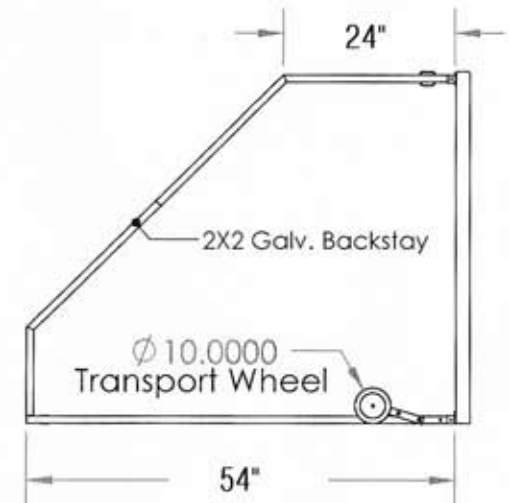

Golden Goal 44 MINI-PB

Official Size: 4.5'H x 9' W x 2'T x 4.5'B

4"x4" Square Ext. Alum. w/ .75 Radius Corners For Safety
 Reinforced Corners For Extra Durability
 Transport Wheels, Net & Rear Tie Downs Included
 Uprights, Crossbar & Backstay Powder Coated White

Exclusive "Stay-Put" Net Attachment

DETAIL A
 SCALE 20 : 105

PROPRIETARY AND CONFIDENTIAL
 THE INFORMATION CONTAINED IN THIS DRAWING IS THE SOLE PROPERTY OF FIRST TEAM SPORTS, INC. ANY REPRODUCTION IN PART OR AS A WHOLE WITHOUT THE WRITTEN PERMISSION OF FIRST TEAM SPORTS, INC. IS PROHIBITED.

		UNLESS OTHERWISE SPECIFIED:	NAME	DATE
		DIMENSIONS ARE IN INCHES	DRAWN	JLR
		TOLERANCES:	CHECKED	
		FRACTIONAL ±	ENG APPR.	
		ANGULAR: MACH ± BEND ±	MFG APPR.	
		TWO PLACE DECIMAL ±	Q.A.	
		THREE PLACE DECIMAL ±	COMMENTS:	
		INTERPRET GEOMETRIC TOLERANCING PER:		
		MATERIAL		
		Aluminum/Steel		
		FINISH		
NEXT ASSY	USED ON			
APPLICATION		DO NOT SCALE DRAWING		

TITLE:
First Team Sports, Inc.

SIZE	DWG. NO.	REV
A		
SCALE: 1:55	WEIGHT	SHEET 1 OF 1