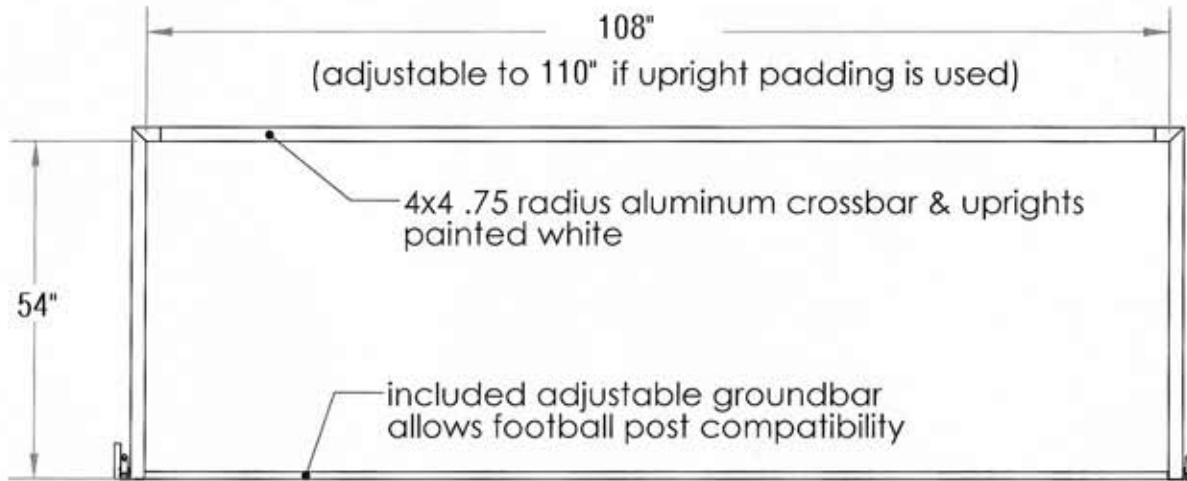

Golden Goal 44 MINI-PB

Official Size: 4.5'H x 9' W x 2'T x 4.5'B

4"x4" Square Ext. Alum. w/ .75 Radius Corners For Safety
 Reinforced Corners For Extra Durability
 Transport Wheels, Net & Rear Tie Downs Included
 Uprights, Crossbar & Backstay Powder Coated White

Exclusive "Stay-Put" Net Attachment

DETAIL A
 SCALE 20 : 105

PROPRIETARY AND CONFIDENTIAL
 THE INFORMATION CONTAINED IN THIS DRAWING IS THE SOLE PROPERTY OF FIRST TEAM SPORTS, INC. ANY REPRODUCTION IN PART OR AS A WHOLE WITHOUT THE WRITTEN PERMISSION OF FIRST TEAM SPORTS, INC. IS PROHIBITED.

		UNLESS OTHERWISE SPECIFIED:	NAME	DATE
		DIMENSIONS ARE IN INCHES	DRAWN	JLR
		TOLERANCES:	CHECKED	
		FRACTIONAL ±	ENG APPR.	
		ANGULAR: MACH ± BEND ±	MFG APPR.	
		TWO PLACE DECIMAL ±	Q.A.	
		THREE PLACE DECIMAL ±	COMMENTS:	
		INTERPRET GEOMETRIC TOLERANCING PER:		
		MATERIAL		
		Aluminum/Steel		
		FINISH		
NEXT ASSY	USED ON			
APPLICATION		DO NOT SCALE DRAWING		